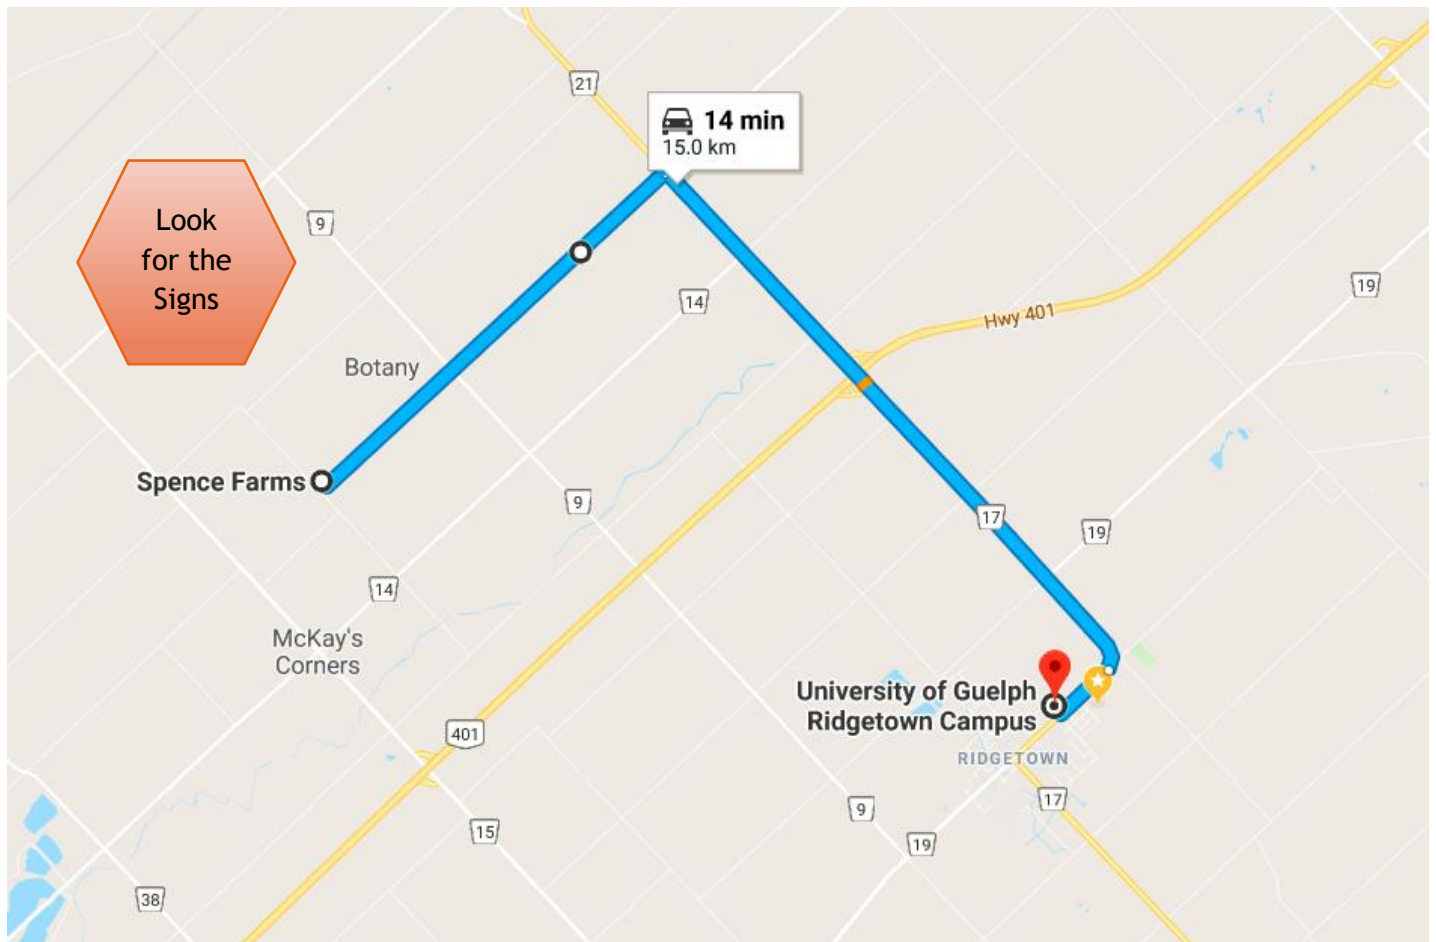

Ridgetown Vegetable Open House

For commercial vegetable growers and agribusinesses

Hosted by OMAFRA & University of Guelph - Ridgetown Campus

Thursday, July 19th 2018

Selton Line and Ridgetown Campus

See map on reverse

Crops

Tomatoes
Sweet Corn
Cucumbers
Pumpkins
Squash
Peas
Beans
Sugarbeets

Directions to Ridgetown Vegetable Open House:

1:30 - Meet at the Ridgetown Campus tomato breeding plots on Howard Road, just off Selton Line.

2:15 - Wagon tour of Ridgetown campus plots. Park beside the Rudy Brown Rural Development Center building.

For more information, contact **Elaine Roddy** at elaine.rodny@ontario.ca or **519-674-1616**